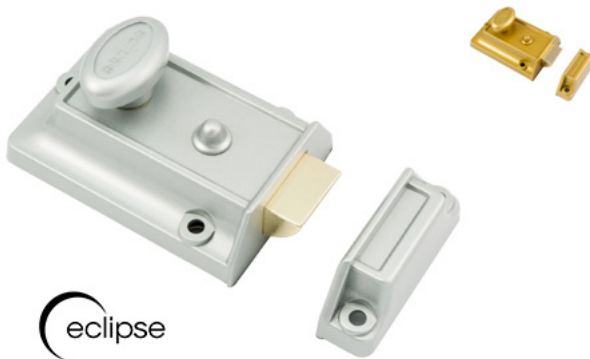

instock
The Ironmongery Experts

eclipse

Door Locks

DIN Standard, Nightlatches, Tubular, Rim, 3 & 5 Lever

Latches, Lever Locks, Bathroom Locks, Euro Profile Locks and DIN Locks

Description	Finish	Product
Premium Range with Bolt Through Fixing Holes		
70271 63mm Tubular Latch	Satin	
NDi70273 76mm Tubular Latch	Satin	
NDi70270 63mm Tubular Latch	Brass	
NDi70272 76mm Tubular Latch	Brass	
Heavy Sprung Latches with Bolt Through Fixings and Dual Face Plates		
70280 76mm Tubular Latch Heavy Sprung	Dual	
70281 102mm Tubular Latch Heavy Sprung	Dual	
70282 127mm Tubular Latch Heavy Sprung	Dual	
Tubular Deadbolt for Bathroom Turns and Indicator - Suitable for 5mm Spindles		
70284 76mm Deadbolt with 5mm Follower	Dual	
70285 102mm Deadbolt with 5mm Follower	Dual	
70286 127mm Deadbolt with 5mm Follower	Dual	

All Locks are available as Brass. Please specify when ordering

DIN Standard Locks, CE, Certifire, EN12209 Approved 60mm Backset

3 Lever Locks	Description	Finish	Cost	Product
IN732SS	DIN Euro SashLock Case 60mm 72mm centres	Satin		
IN733SS	DIN Euro DeadLock Case 60mm 72mm centres	Satin		
IN734SS	DIN Full Case Latch 60mm	Satin		
IN735SS	DIN Euro Nightlatch 60mm EN179 72mm Centres	Satin		
IN736SS	DIN Euro WC Bathroom Lock 78mm Centres	Satin		
IN737SS	DIN Euro Escape Lock EN179 72mm Centres (with spindle)	Satin		
IN732R	Rebate Kit to Suit 13mm	Satin		

Architectural Ironmongery for Commercial and Residential Projects
Rim Nightlatches with 3 keys plus Keycard for users

Cylinder Nightlatch 60mm

- 70099 S/S Silver SCP
- 70099 S/B Silver EB
- 70099 B/B Electro Brass EB
- 70099 SCS Satin Chrome SCP
- 70099 C/C Polished Chrome PCP

Cylinder Nightlatch Narrow Style 40mm

- 70095 S/S Silver SCP
- 70095 S/B Silver EB
- 70095 B/B Electro Brass EB
- 70095 SCS Satin Chrome SCP
- 70095 C/C Polished Chrome PCP

Traditional Nightlatch 60mm

- 70087 S/S Silver SCP
- 70087 S/B Silver EB
- 70087 G/B Gold EB