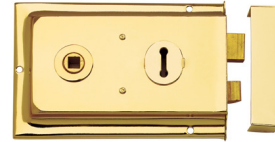

All Locks are available as Brass. Please specify when ordering

DIN Standard Locks, CE, Certifire, EN12209 Approved 60mm Backset

3 Lever Locks	Description	Finish	Cost	Product
IN732SS	DIN Euro SashLock Case 60mm 72mm centres	Satin		
IN733SS	DIN Euro DeadLock Case 60mm 72mm centres	Satin		
IN734SS	DIN Full Case Latch 60mm	Satin		
IN735SS	DIN Euro Nightlatch 60mm EN179 72mm Centres	Satin		
IN736SS	DIN Euro WC Bathroom Lock 78mm Centres	Satin		
IN737SS	DIN Euro Escape Lock EN179 72mm Centres (with spindle)	Satin		
IN732R	Rebate Kit to Suit 13mm	Satin		

Traditional Nightlatch Narrow Style 40mm

- 70086 S/S Silver SCP
- 70086 S/B Silver EB
- 70086 G/B Gold EB

Roller Ball Nightlatch

- 70091 S/S Silver SCP
- 70091 S/B Silver EB
- 70091 B/B Electro Brass EB
- 70091 SCS Satin Chrome SCP
- 70091 C/C Polished Chrome PCP

Replacement Rim Cylinders & Keycards

- 70109 S/C To Differ SCP
- 70109 B To Differ EB
- 70109 C/P To Differ PCP
- 70109 P/S To Pass SCP
- 70109 P/B To Pass EB
- 70109 P/C To Pass PCP

17621 Universal 100mm Polished Brass Rim Lock

17622 Universal 100mm Polished Chrome Rim Lock

17623 Universal 100mm Black Rim Lock

17020 Universal 150x100mm Grey Rim Lock

17000 - Double Handed Grey Deadlock

For a Comprehensive Range of Digital and Electronic Locks please go to the **DIGITAL LOCK** category