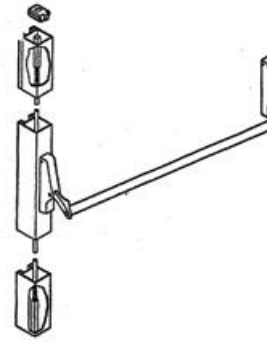

FS-4000-01 AXIM Satin Stainless Steel Cover Plate

FS-6000-STD AXIM Standard Spindle

FS-6002-00-NS AXIM Floor Spring & Box, Non Hold Open Size 2

FS-6000-0158 AXIM Satin Stainless Steel Cover Plate

FS-6000-STD AXIM Standard Spindle

FS4000-0114
AXIM Double Action
Retachable top centre
Pivot

FS6000-13F
AXIM Door Strap to
suit Axim Spindles

FS6000-0114
AXIM Heavy duty Top
Centre Pivot - Frame
Part

FS6000-0115
AXIM Heavy duty
Top Centre Pivot -
Door Part

FS-4002-00-

Axim Panic Exit Hardware

Axim PR-7085 Concealed Rod Panic Exit Device Silver

Axim PR-7095 Rim Mounted Crash Bar Panic Exit Device

Axim PR-7100 Concealed Vertical Rod Flat Touch Bar

Axim PR-7085P Concealed Rod Push Paddle Exit Device Silver