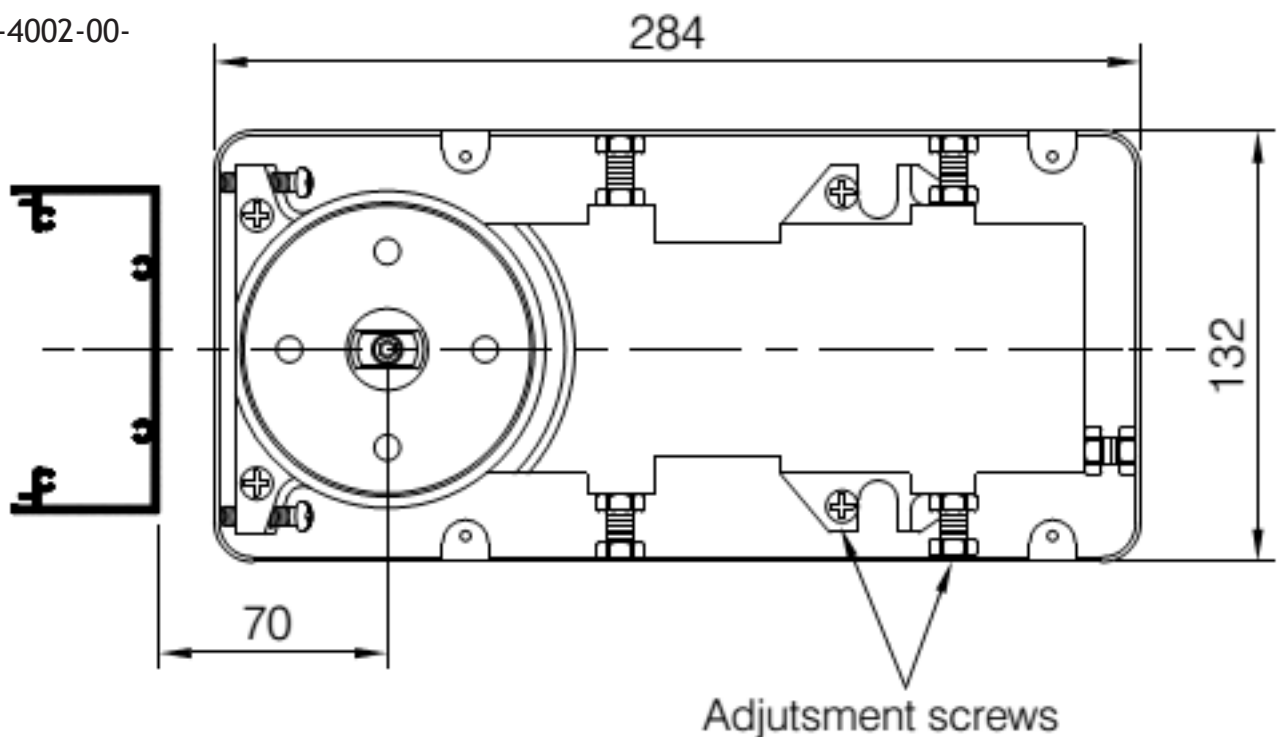

FS-4002-00-