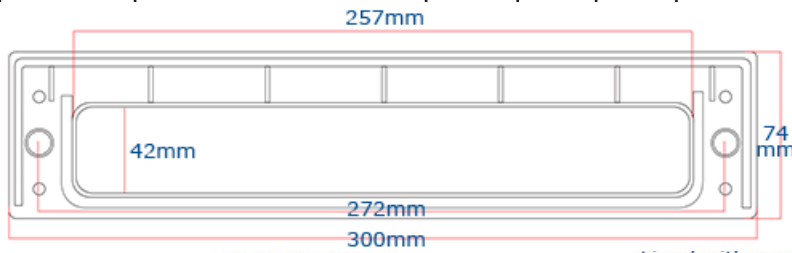

Fire Rated Letter Plates

Ref	Description	Size	Finish	Rating
INT12SAA	12" INT Letter Plate	300x74	SAA	FD60
INT10SAA	10" INT Letter Plate	250x72	SAA	FD60
INT12SSS	12" INT Letter Plate	300x74	SSS	FD60
INT12PSS	12" INT Letter Plate	300x74	PSS	FD60
INT12PB	12"INT Letter Plate	300x74	Brass	FD60