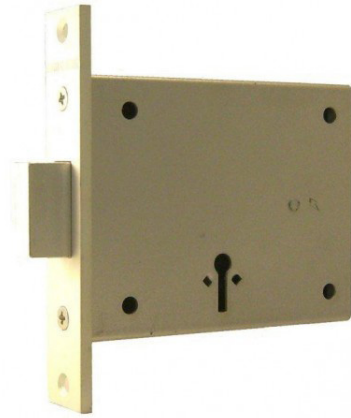

Fire Brigade Locks

Mortice Locks

These locks are operated by FB Keys which are carried by the London Fire Brigade. These locks are used on doors and cupboards leading to access risers, cleaning cupboards, electrical and gas meters and anywhere emergency access may be required.

Operated by either FB1 or FB2 Keys only

Case Width: 110mm
Case Height: 78mm
Case Thickness: 15mm
Backset: 52mm

Code	Description
FB1M	FB1M Mortice Lock
FB2M	FB2M Mortice Lock