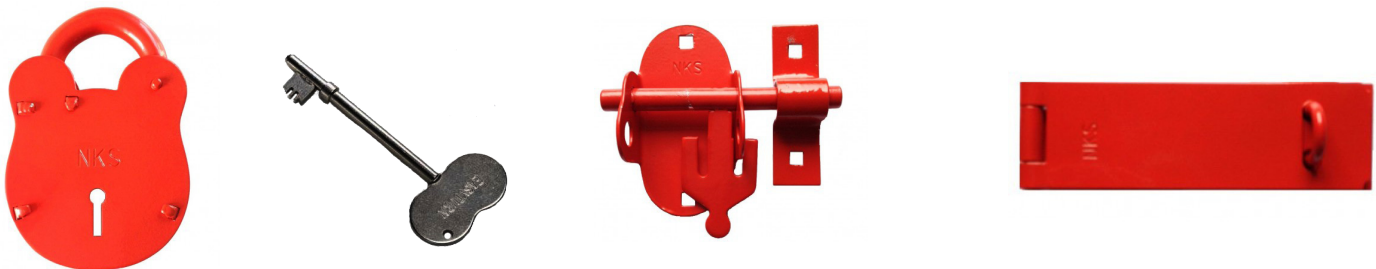

Old English Style Padlock & Accessories

National Key Scheme padlock which can only be operated by using special NKS or Radar keys. Disabled people in possession of such a key will have independent access to public toilets locked by this and similar NKS locks throughout the country. Keys are sold separately

- Red powder coat finish
- Operates from front & back
- National Key Scheme
- Operated solely by NKS/Radar Keys
- Key(s) sold separately

Code	Description
NKS100	NKS Padlock Red
NKS300	NKS Key to Suit
NKS100C	NKS Padlock with Chain
NKS150	150mm Hasp & Staple
NKS200	NKS Oval Padbolt